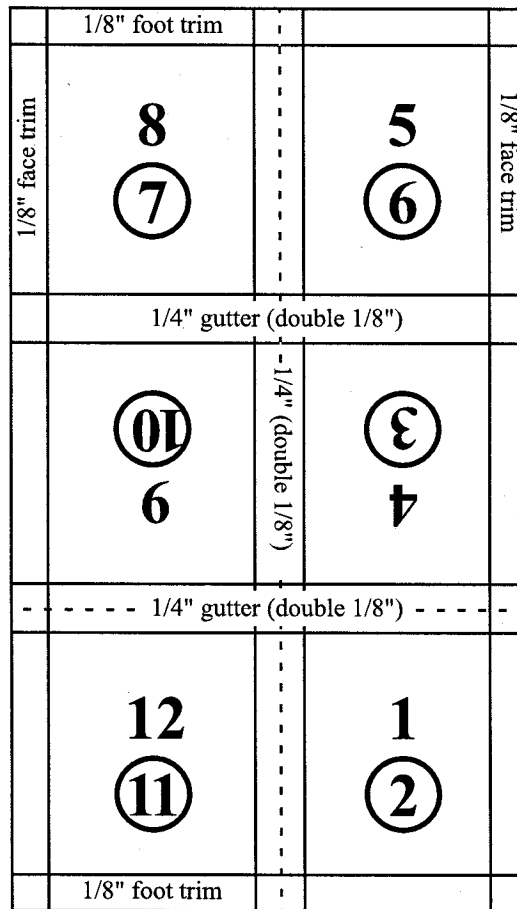

12pp Perfect Bind Layout (z-fold & right angle)

Maximum Feeding Width 30"

Maximum Feeding Length 50"

Please provide a sample (blueline or mock up of some sort) before printing to avoid any mistakes.
 Gutters can be increased proportionately depending on the thickness of the paper and the final size desired.
 Make sure to allow the same head and foot trim on the covers as on the guts.
 Layouts provided are a courtesy for your reference.
 BJ Bindery will not be responsible in any way for errors that can occur in the interpretation of this layout.